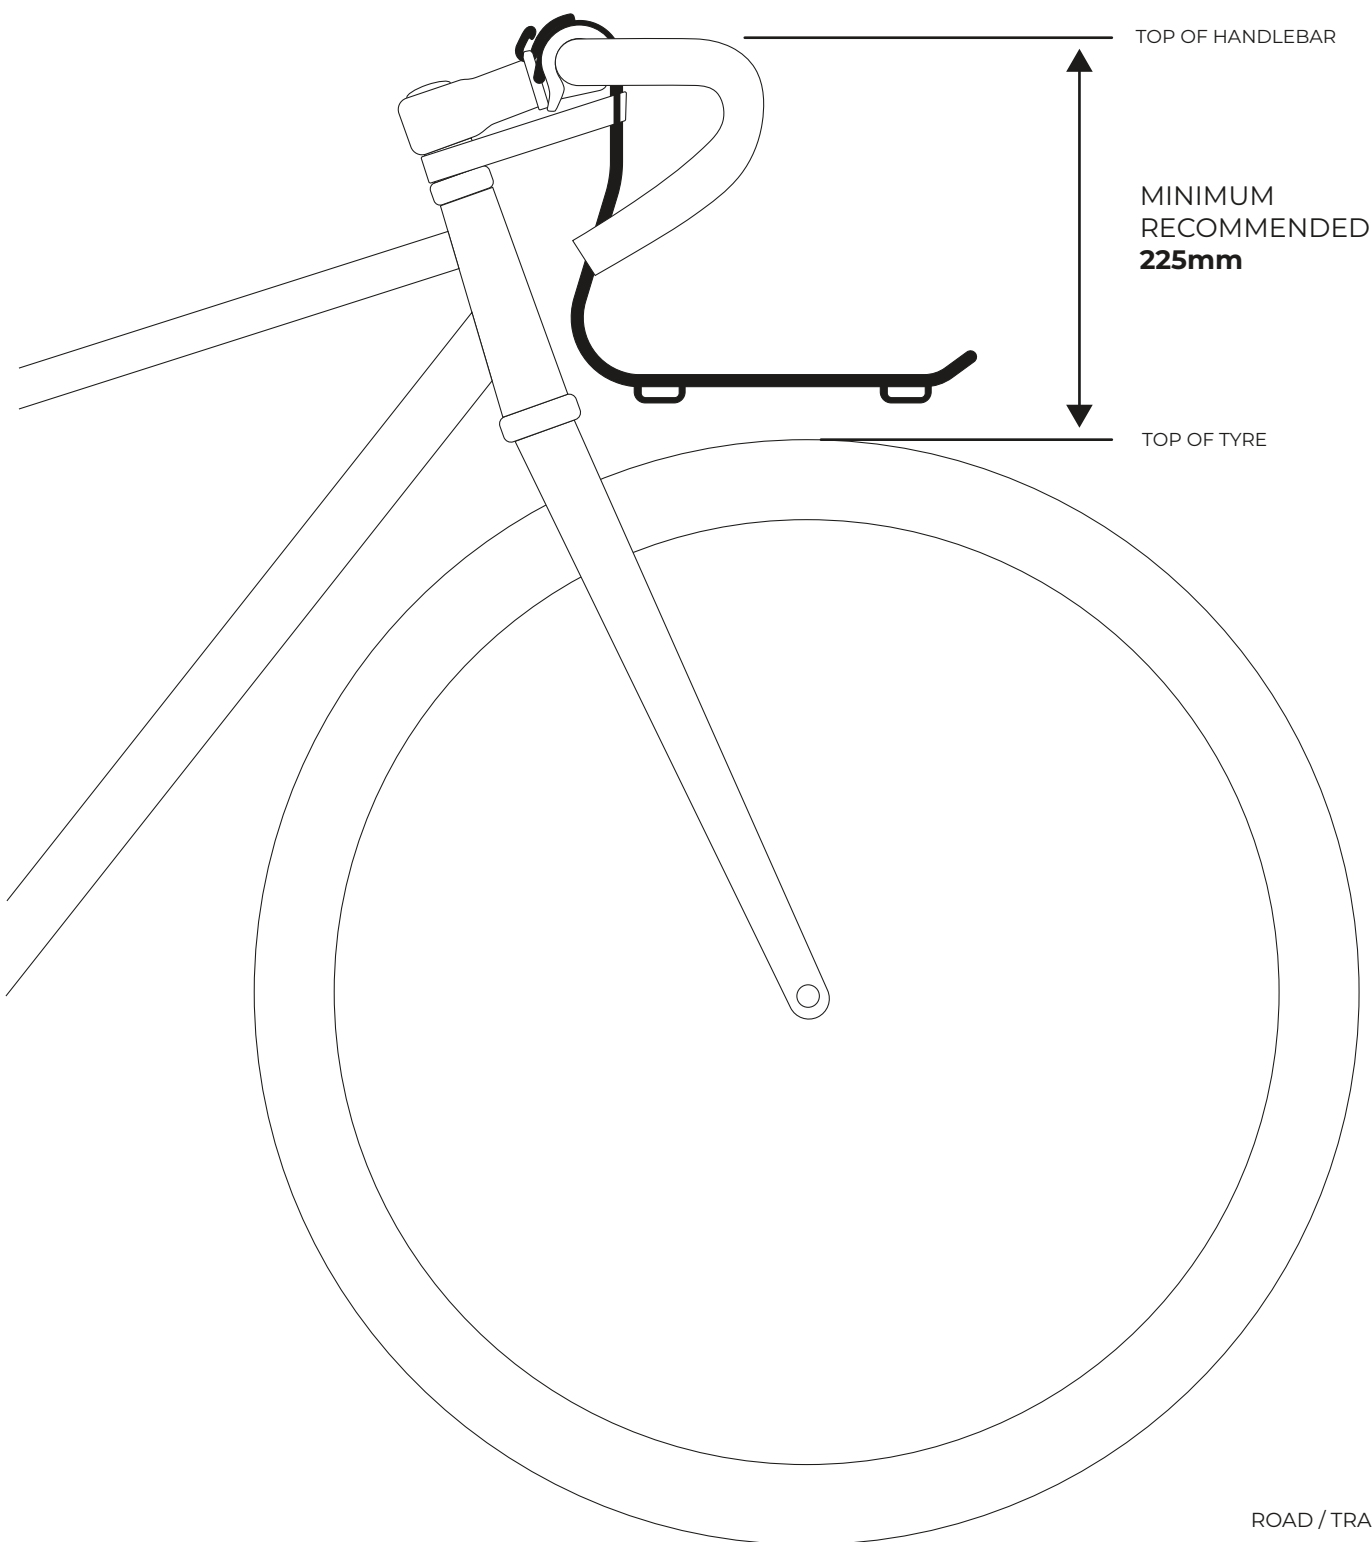

## RIGID BIKE

SIDE VIEW

## STEM ANGLE

GROUND LEVEL  
ANGLE

MINIMUM ANGLE  
**-3°**

MAXIMUM ANGLE  
**+45°**