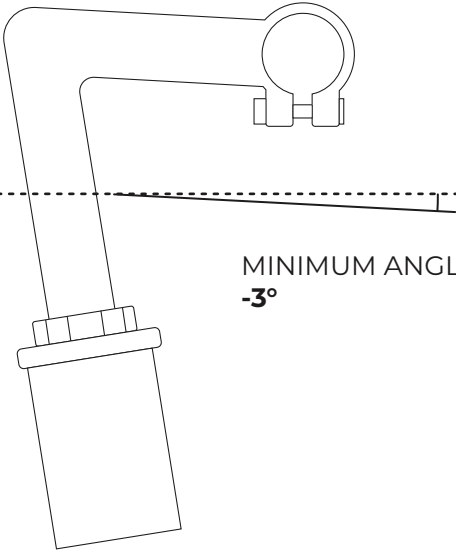

# MOUNTING REQUIRMENTS

PICTURE REFERENCE

## STEM TYPE

**THREADLESS STEM**

**THREADED 'QUILL' STEM**

# MOUNTING REQUIREMENTS

SIDE VIEW  
DETAIL

## STEM ANGLE

GROUND LEVEL  
ANGLE

MINIMUM ANGLE  
**-3°**

MAXIMUM ANGLE  
**+45°**