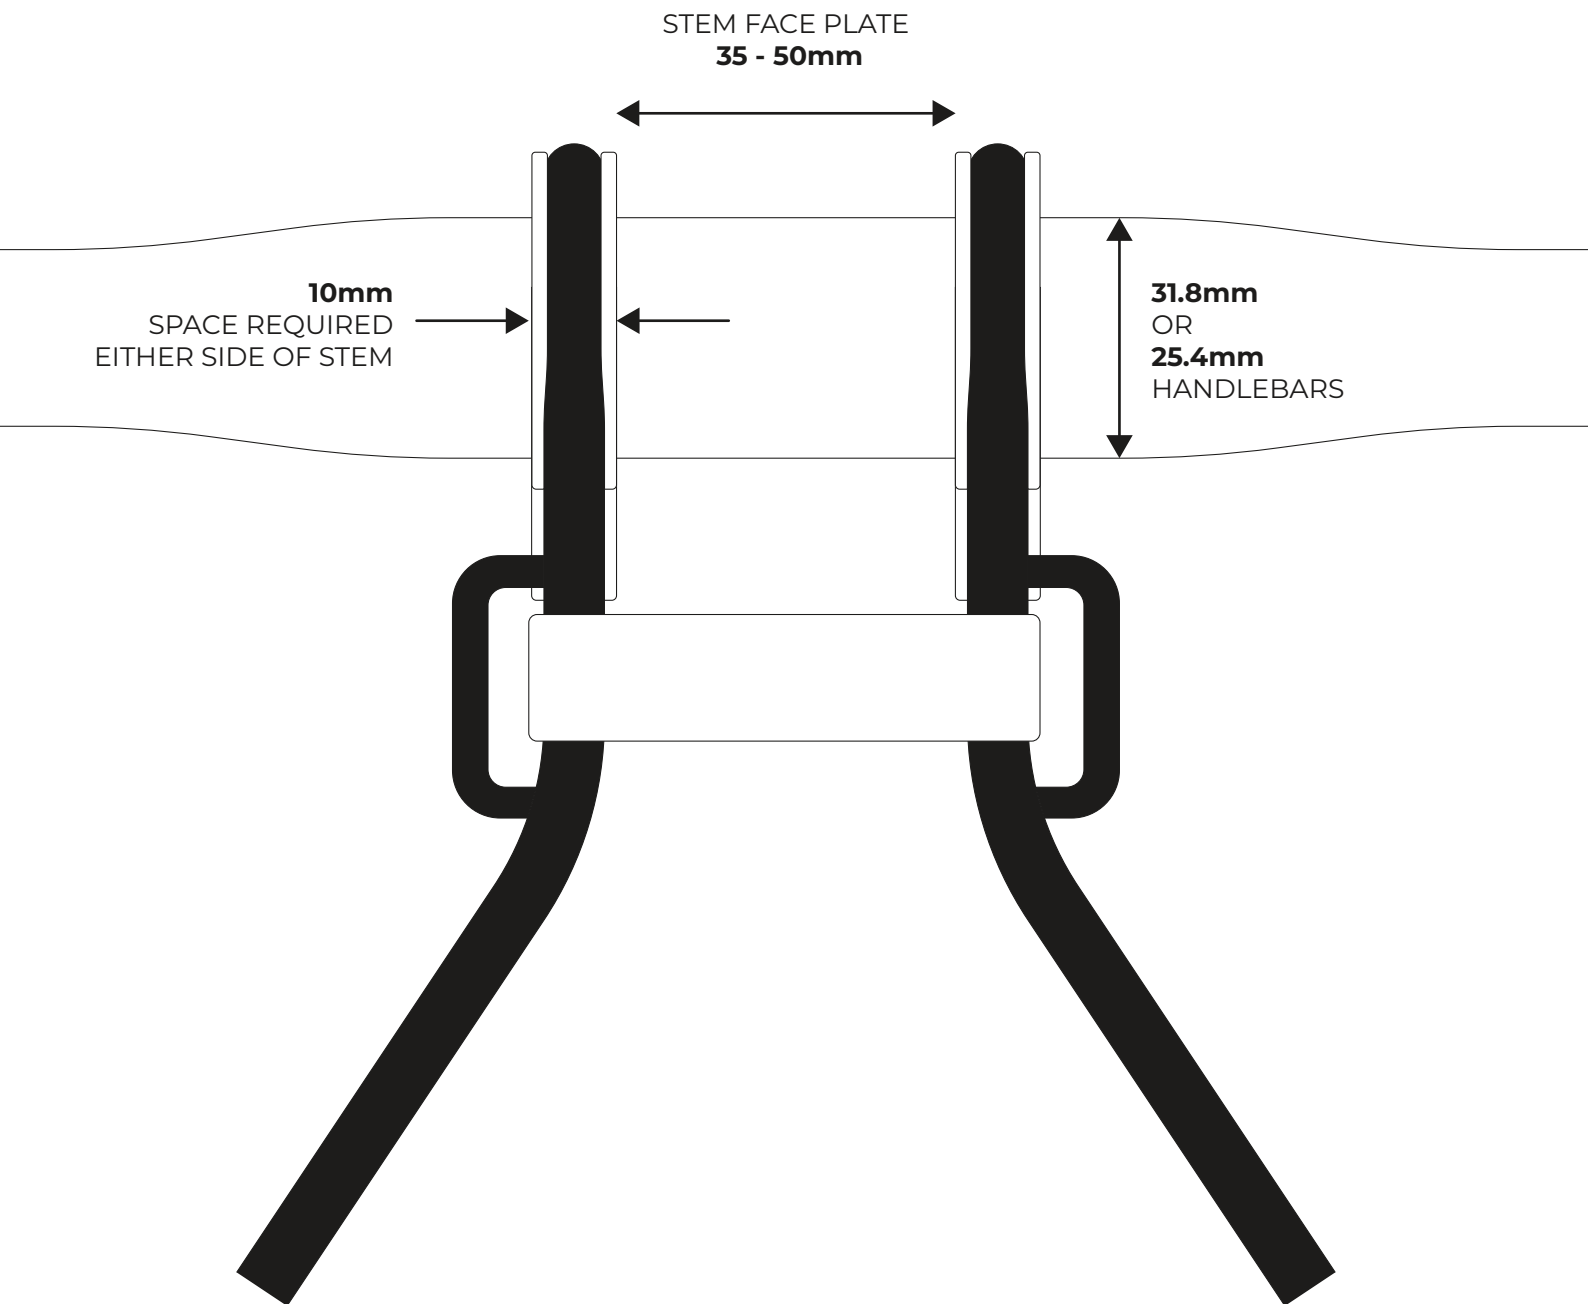

# TYRE CLEARANCE SUSPENSION BIKE

SIDE VIEW

# MOUNTING REQUIREMENTS

## HANDLEBAR AREA

FRONT VIEW  
DETAIL

**N.B.**

**X NO 'AEROBARS' WITHOUT CIRCULAR CLAMPING AREA**

**X NO INTEGRATED STEM-BARS**

## STEM ANGLE

GROUND LEVEL  
ANGLE

MINIMUM ANGLE  
**-3°**

MAXIMUM ANGLE  
**+45°**