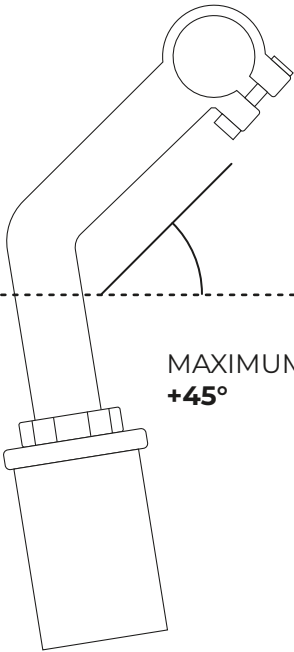

# MOUNTING REQUIRMENTS

PICTURE REFERENCE

## STEM TYPE

**THREADLESS STEM**

**THREADED 'QUILL' STEM**

# MOUNTING REQUIREMENTS

SIDE VIEW  
DETAIL

## STEM ANGLE

GROUND LEVEL  
ANGLE

MINIMUM ANGLE  
**-3°**

MAXIMUM ANGLE  
**+45°**